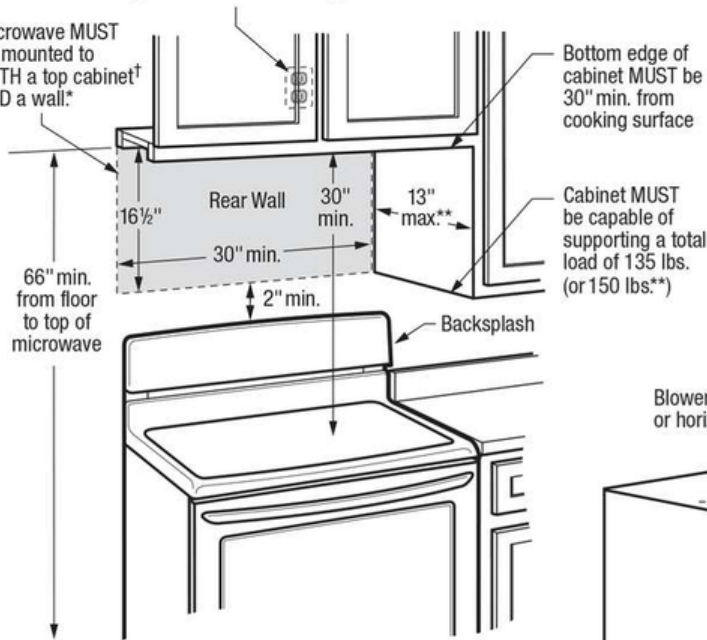

Lighting Type LED
Number of Lights 2

Dimensions and Volume

Height 16 13/32"
Width 29 7/8"
Depth 15 1/4"
Microwave Interior Height 9 1/4"
Microwave Interior Width 20 1/4"
Microwave Interior Depth 14 13/32"
Microwave Capacity 1.6 Cu. Ft.

ADA Compliant No

Safety Certifications and Approvals

UL Listed Yes

Locate 120V/60Hz grounded outlet inside upper cabinet

Microwave MUST be mounted to BOTH a top cabinet† AND a wall*

†When installing beneath smooth, flat cabinets, refer to cabinet template for detailed power cord clearance instructions